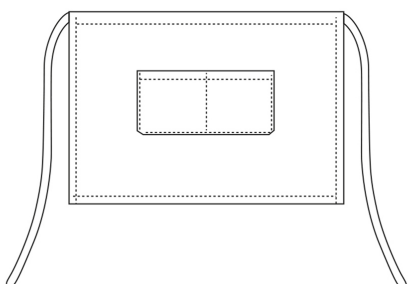

ADDITIONAL INFORMATION

Color

Black

Composition

80% Polyester - 20% Cotton - Black