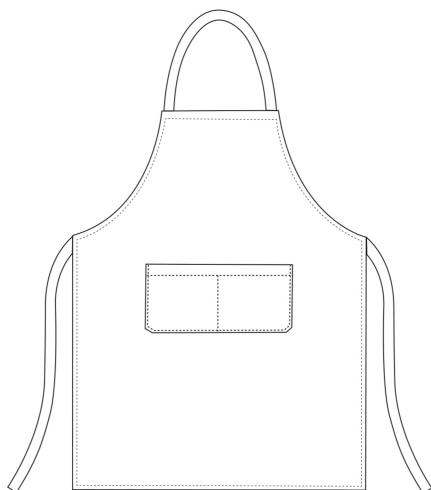

BIP APRON

Bip Apron with pocket 90x70 cm

SKU: 6103052A

Categories: [Bip Apron](#)

ADDITIONAL INFORMATION

Color

Colorado

Composition

100% Cotton - Colorado

UNISEX SIZES

	XS	S	M	L	XL	XXL	XXXL	XXXXL
A	80	88	96	104	112	120	128	136
B	70	78	86	94	102	110	118	126
C	75	78	81	83	83	83	83	83

WOMAN SIZES

	XS	S	M	L	XL	XXL	XXXL	XXXXL
A	82	90	98	106	114	122	130	138
B	72	80	88	96	104	112	120	128