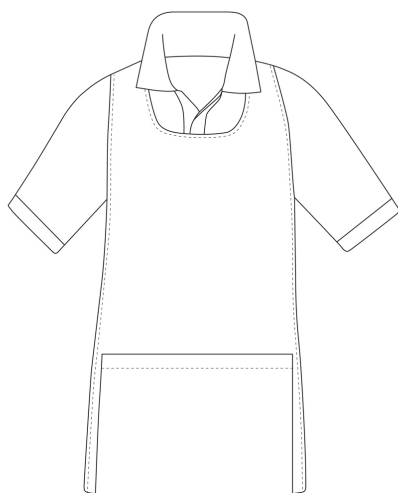

## PONCHO

Poncho with pocket. One size

SKU: 6500002C

Categories: [Poncho](#)

### ADDITIONAL INFORMATION

<b>Color</b>	Black
<b>Composition</b>	65% Polyester - 35% Cotton - Black